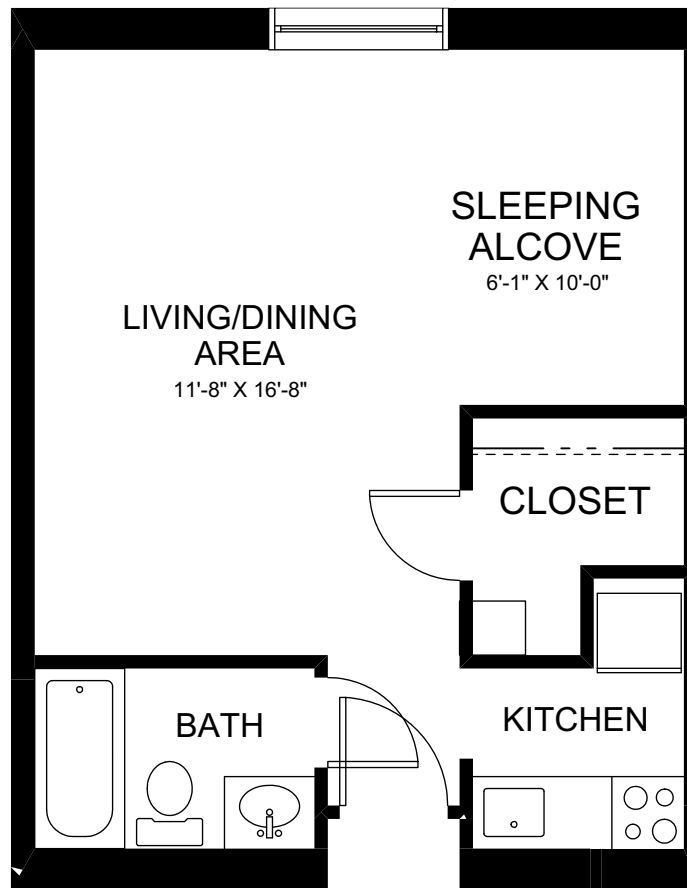

# ELM TERRACE GARDENS

601 Broad Street, Lansdale, Pennsylvania | 215-361-5600 | [www.etg-ccrc.org](http://www.etg-ccrc.org)

400 SQUARE FEET

## *Studio & One Bath*

FLOOR PLANS & DIMENSIONS MAY VARY BASED ON LOCATION AND OTHER CONDITIONS. ALL DIMENSIONS ARE APPROXIMATE.

LEDERACH ASSOCIATES, ARCHITECTS + ENGINEERS